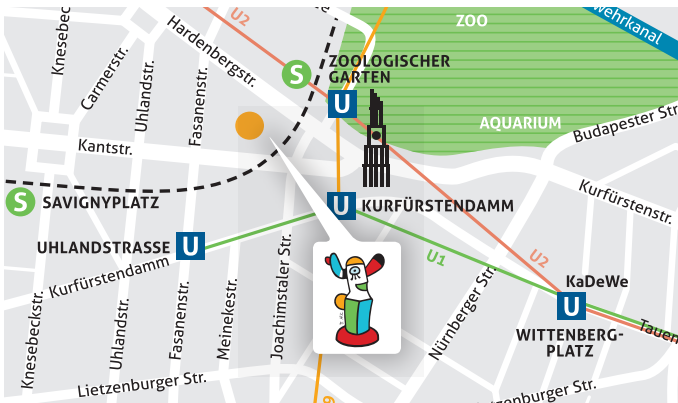

aletto

HOTEL KUDAMM

Hardenbergstraße 21
10623 Berlin

U Zoologischer Garten
U Kurfürstendamm

Tel.: +49 (0)30 233 214 100
E-Mail: kudamm@aletto.de

Group reservation from 12 persons
Tel.: +49 (0)30 233214200
E-Mail: gr@aletto.de

LOCATION

The aletto Kudamm lies at the heart of City West, between the America House and the theatre "Theater des Westens", only a few minutes by foot from the Zoological Garden, the Kurfürstendamm, the Kaiser Wilhelm Memorial Church and the KaDeWe (Department Store of the West). The convenient location offers the perfect starting point from which to discover the pulsating metropolis. In addition, the nearby train station Zoologischer Garten is a hub from which other parts of the city can be reached quickly and easily.

250 m Kudamm & Gedächtniskirche
250 m Zoo & Aquarium
800 m KaDeWe

3 Stops Hauptbahnhof
4 Stops Messe
6 Stops Olympiastadion
6 Stops Alexanderplatz

6 Stops Potsdamer Platz

8 min. Reichstag
10 min. Brandenburger Tor